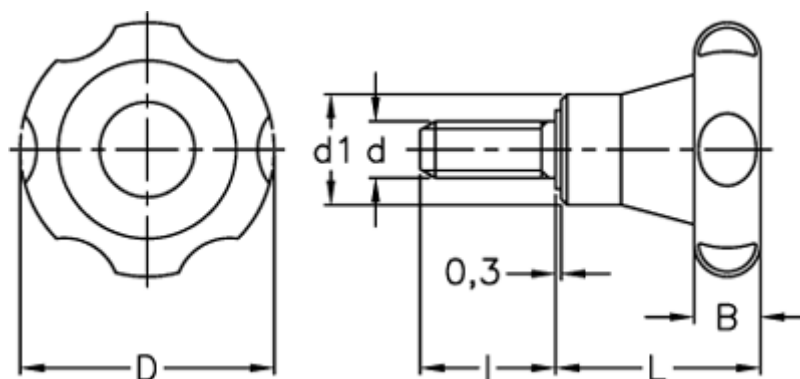

# Data Sheet

Article number: 2302075141

Description: E+G Lobe knob  
VL.155/60 p-M8x30

## Measures

---

B	=	16
D	=	61
d1	=	25
d 6g	=	M8
l	=	30
L	=	38